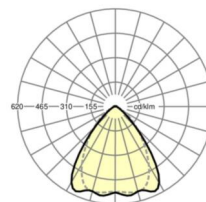

CHARACTERISTICS

Order number	19530004040
EAN number	4020863432240
Commodity code	94051190
Certification mark	IP 20, Protection class I, ENEC10 VDE, F, HACCP DIN10500/Food/IFS-application-related suitability/BRC, Indoor, CE
Impact resistance (IK rating)	IK03 (-20°C bis 30°C)
Ambient temperatur	ta -20°C to 30°C
Warranty period	5 years
State funding programs	BEG - Federal funding for efficient buildings (valid only for Germany)

ELECTRICAL ENGINEERING

Controller	Electronic driver (1 pcs.)
System output	64W
Mains voltage	230V/50Hz
Circuit breakers (inrush current)	10 pieces/B10, 16 pieces/B16, 10 pieces/C10, 16 pieces/C16
Energy efficiency class/light source	B

LIGHTING TECHNOLOGY

Placement	LED, Colour rendering/Light colour CRI ≥ 80 / 4000K
Colour tolerance (MacAdam)	3SDCM
Nominal luminous flux	10845lm
LED service life	50000h L80/B10 (Tq 30°C), 70000h L80/B50 (Tq 30°C), 100000h L80/B50 (Tq 25°C)
Luminaire luminous efficiency	169lm/W
Beam angle	80° (C0) / 75° (C90)
UGR lat./long.	21.5 / 22.1

MECHANICS

Housing colour	traffic white RAL 9016
Dimensions (LxWxDxH)	1531mm x 55mm x 37mm
Weight (net)	1.65kg
Type of installation	Mounting rail system installation, Light structure

Dimensions

L	1531 mm	Length
B	55 mm	Width
H	37 mm	Height

DEEP-LINK

<https://www.regiolux.de/en/article/19530004040>

Reference	LED 11000lm 840
ηLB	100 %
Φ ↓/↑	98 % / 2 %
UGR lat./long.	21.5 / 22.1